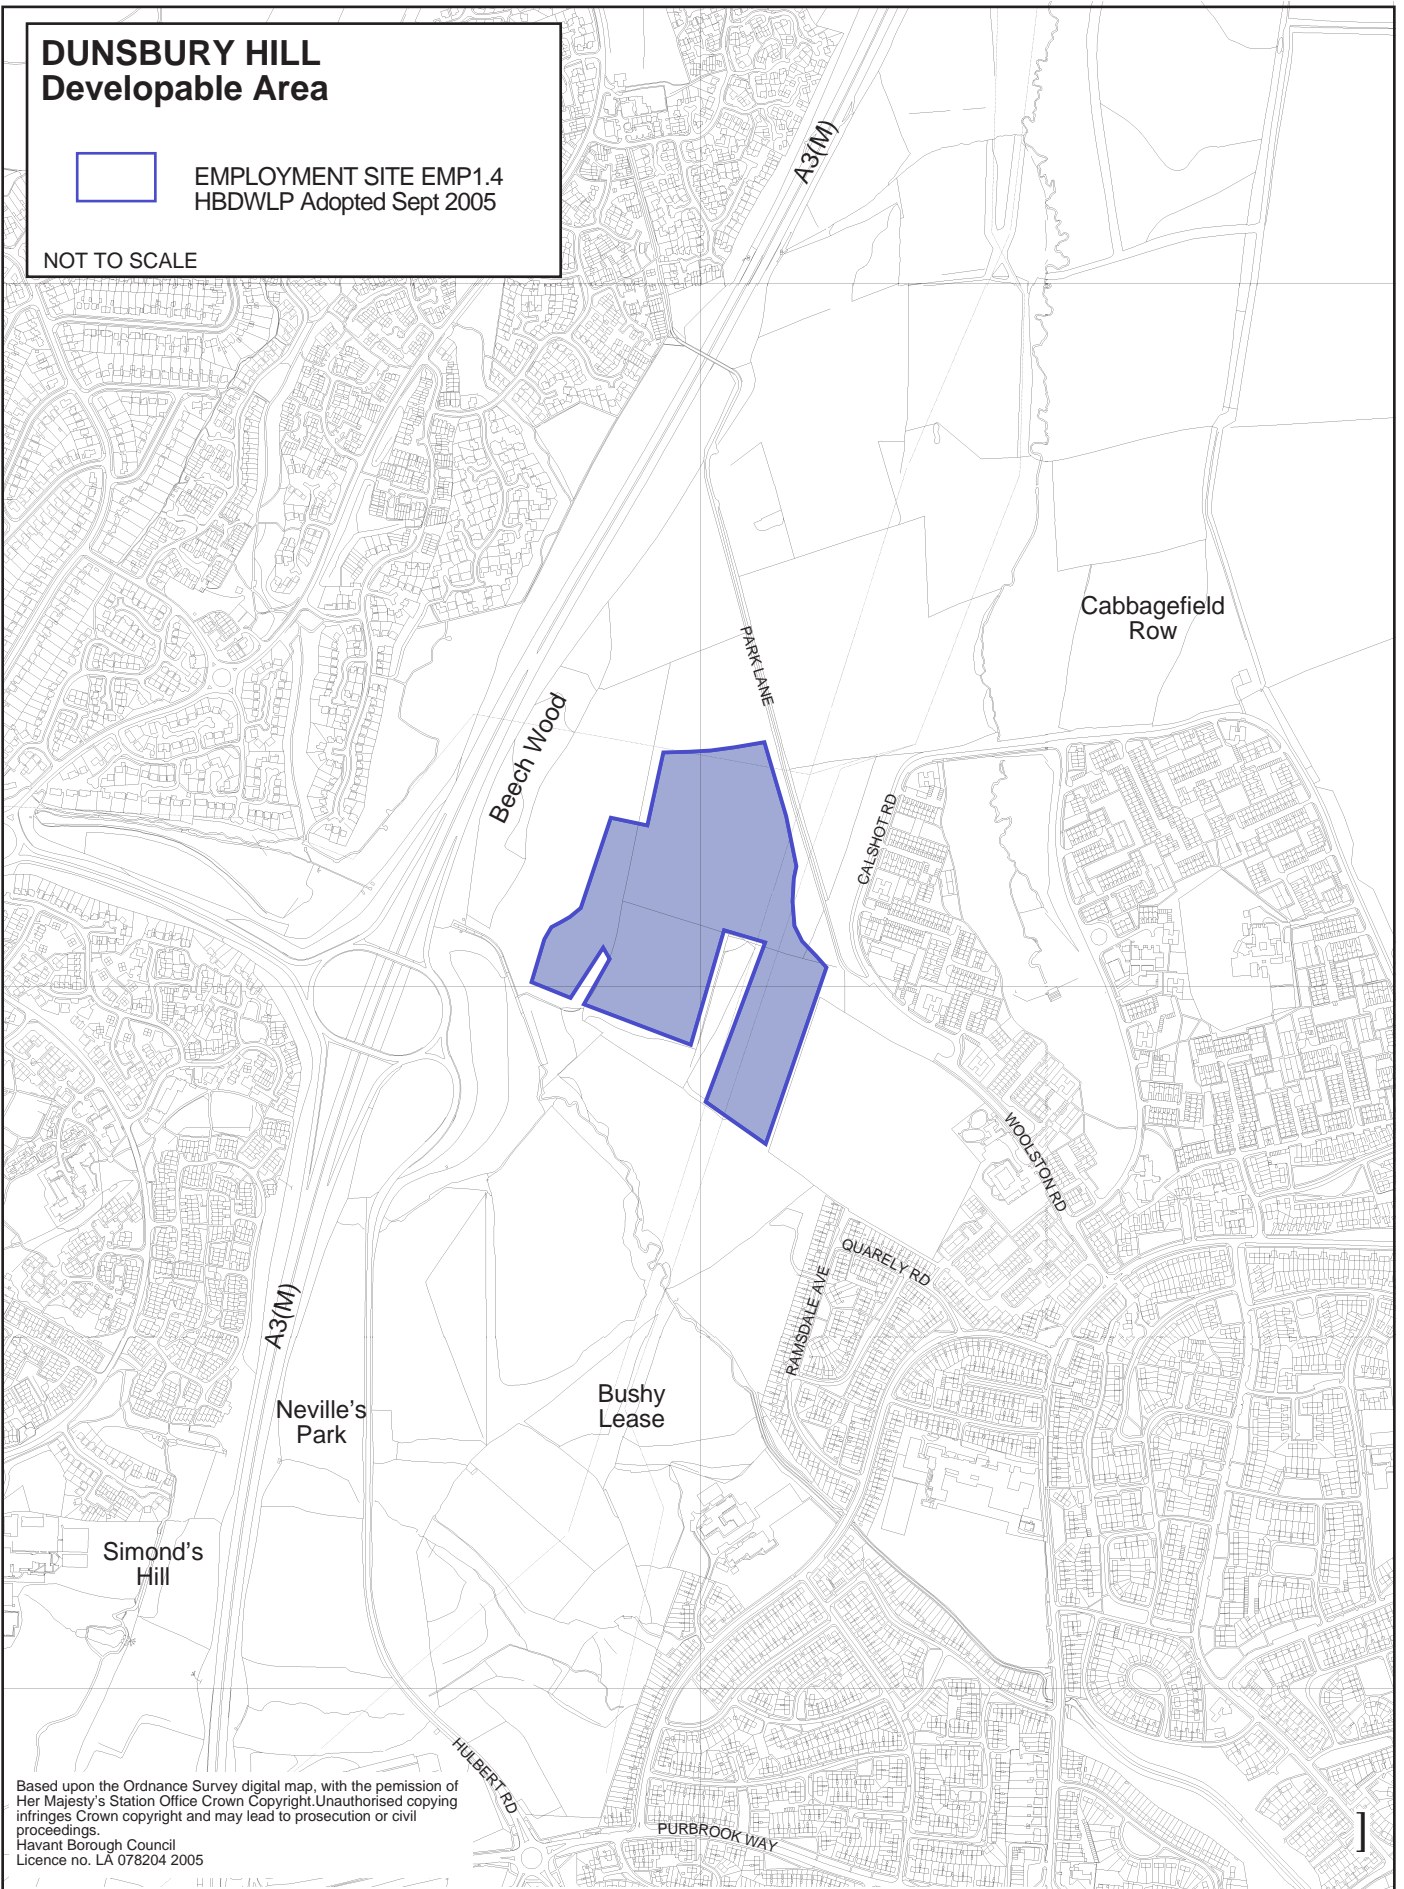

DUNSBURY HILL Developable Area

EMPLOYMENT SITE EMP1.4
HBDWLP Adopted Sept 2005

NOT TO SCALE

Based upon the Ordnance Survey digital map, with the permission of Her Majesty's Station Office Crown Copyright. Unauthorised copying infringes Crown copyright and may lead to prosecution or civil proceedings.
Havant Borough Council
Licence no. LA 078204 2005